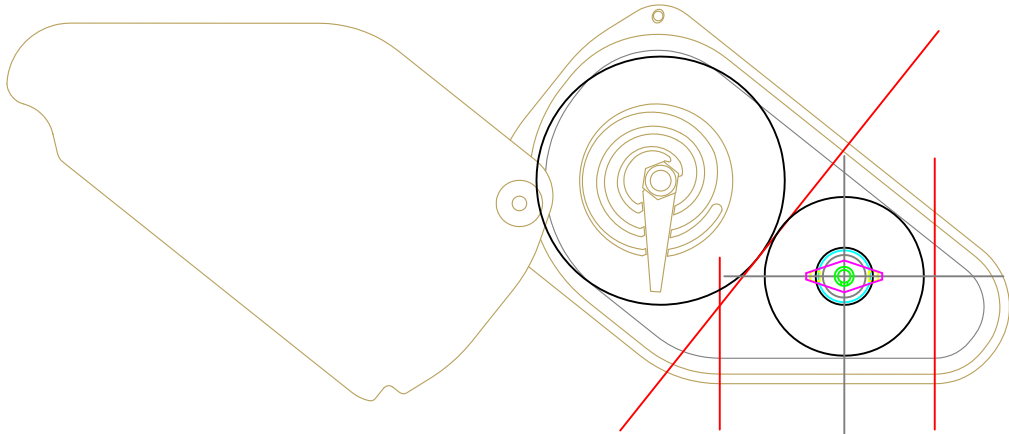

PRINTING-INK TANK LOW LEVEL DETECTION

Function only
during liquid surface
decrease (going down)
Detects Low Level